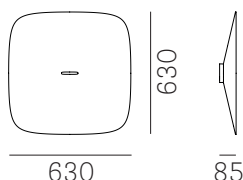

Snooze SNZ01P

PEDRALI
THE ITALIAN ESSENCE

DESIGN
Marcello Ziliani